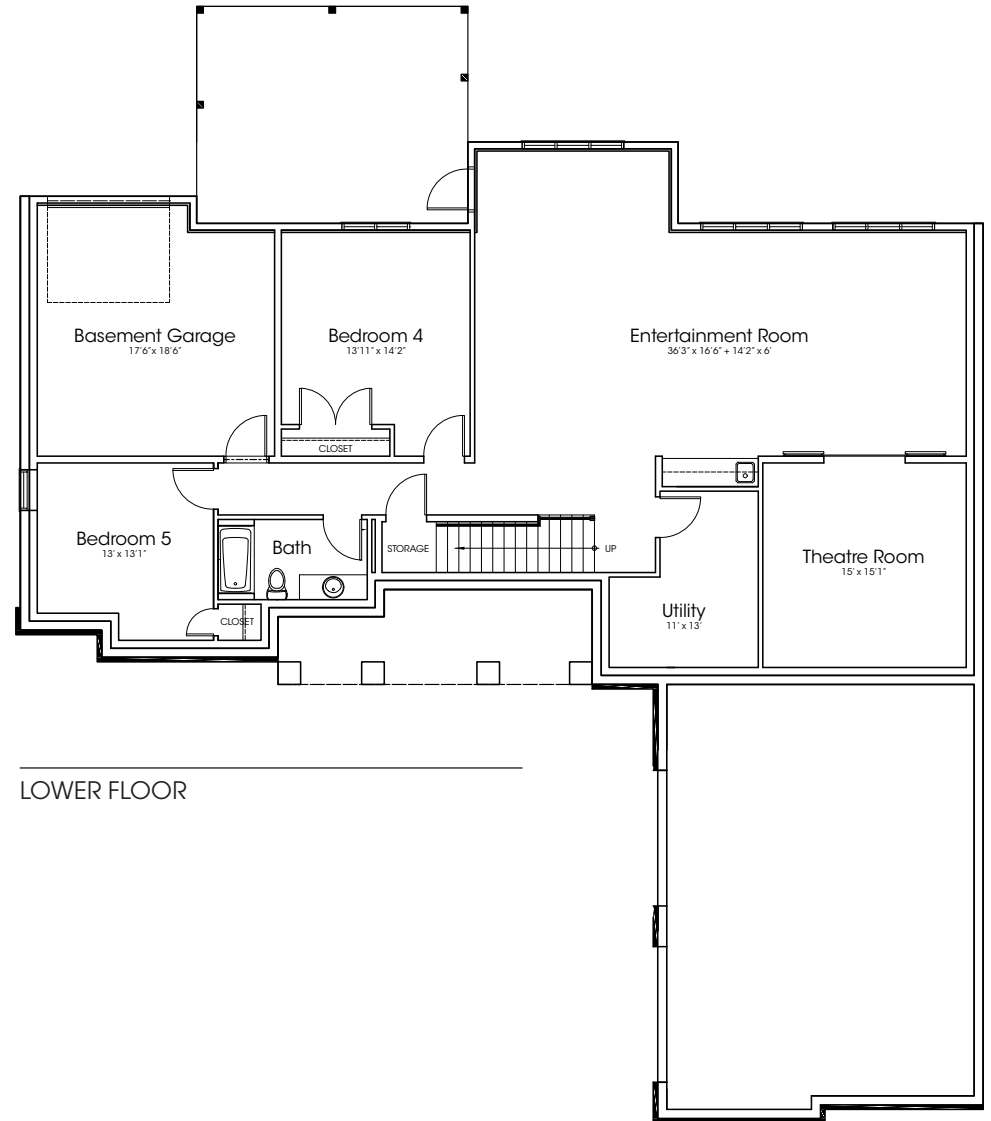

# LAKEFRONT GRAND PRIZE SHOWHOME

QEH  
**HOME**  
LOTTERY™

FALL 2020

**ST. ANDREWS WEST - KINSAC LAKE**  
**428 HEDDAS WAY, FALL RIVER**

Custom built by