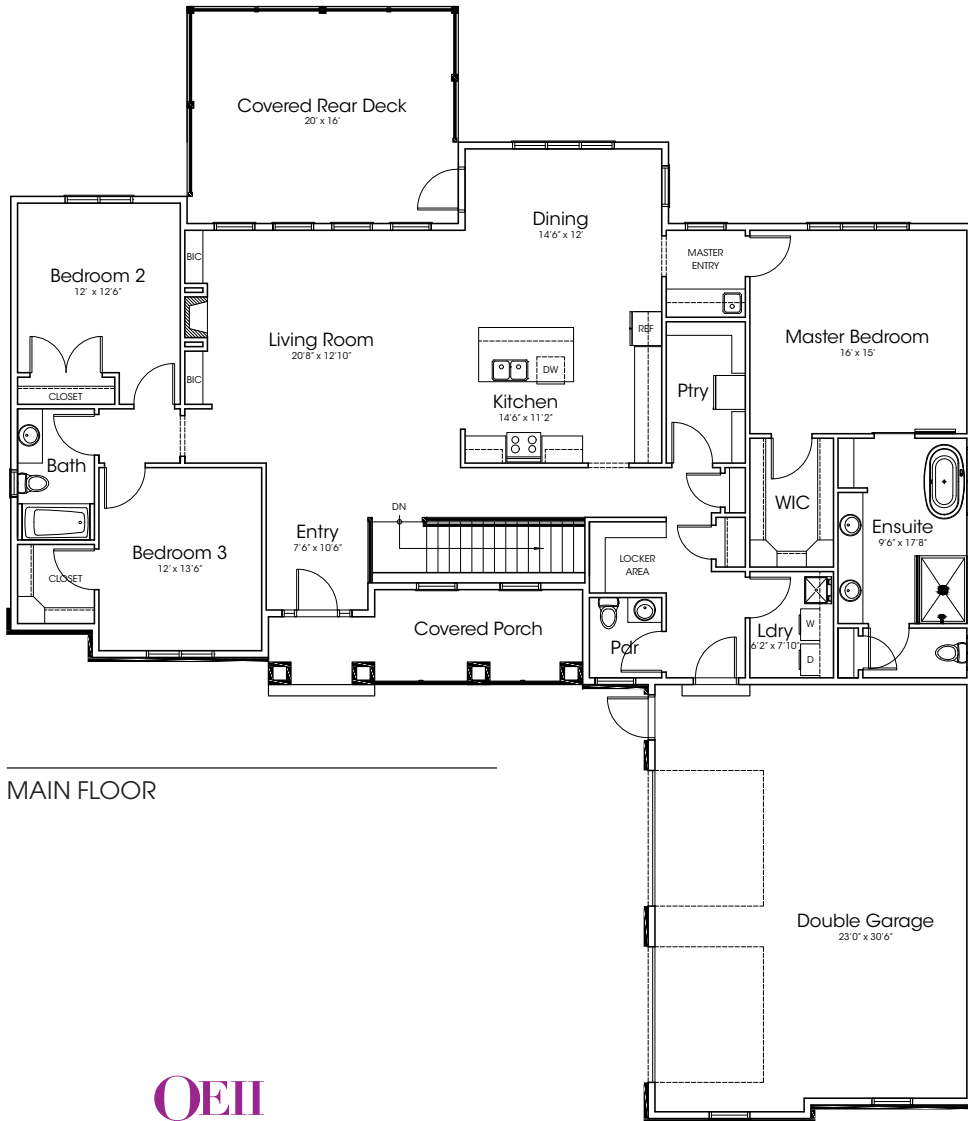

# LAKEFRONT GRAND PRIZE SHOWHOME

QEH  
**HOME**  
LOTTERY™

FALL 2020

**ST. ANDREWS WEST - KINSAC LAKE**  
**428 HEDDAS WAY, FALL RIVER**

Custom built by