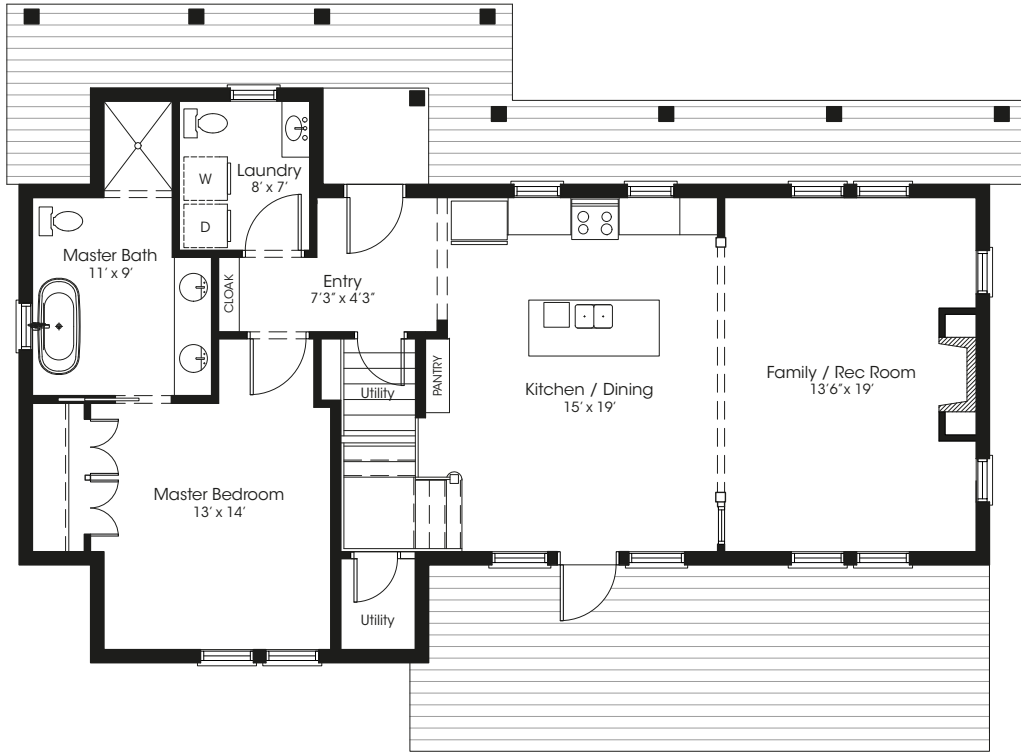

# OCEANFRONT GRAND PRIZE COTTAGE

MAIN FLOOR

SECOND FLOOR

FALL 2020

**102 SKIPPER HILL DRIVE,  
CHESTER BASIN**

Custom built by