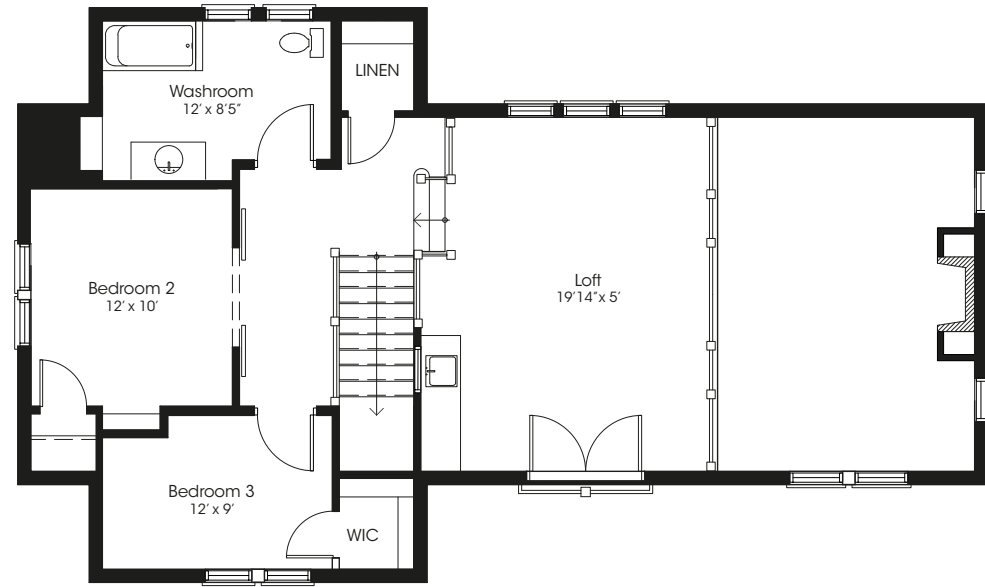

# OCEANFRONT GRAND PRIZE COTTAGE

MAIN FLOOR

SECOND FLOOR

FALL 2020

**102 SKIPPER HILL DRIVE,  
CHESTER BASIN**

Custom built by