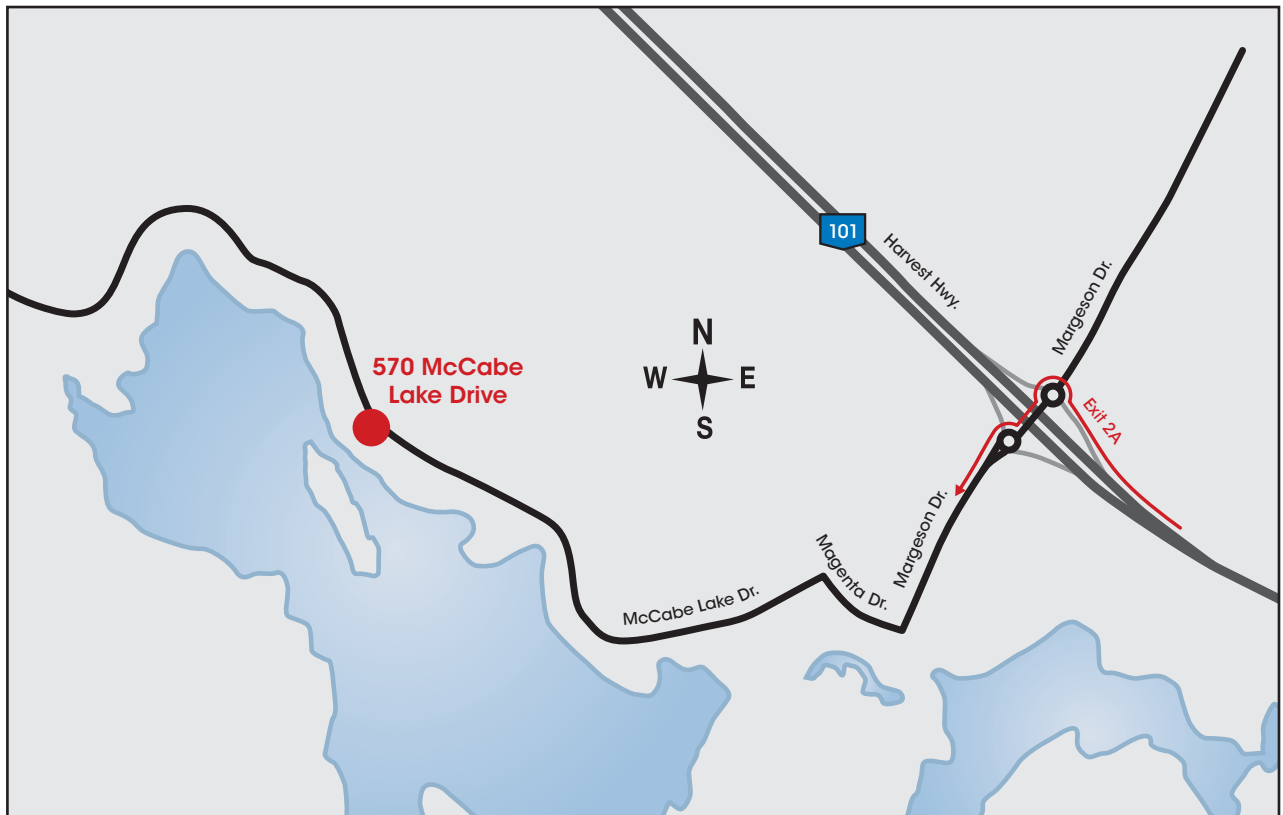

LAKEFRONT GRAND PRIZE SHOWHOME

570 McCABE LAKE DRIVE,
McCABE LAKE

Opens Saturday, March 9

Weekdays: Noon - 6:00pm

Weekends & Holidays: Noon - 5:00pm